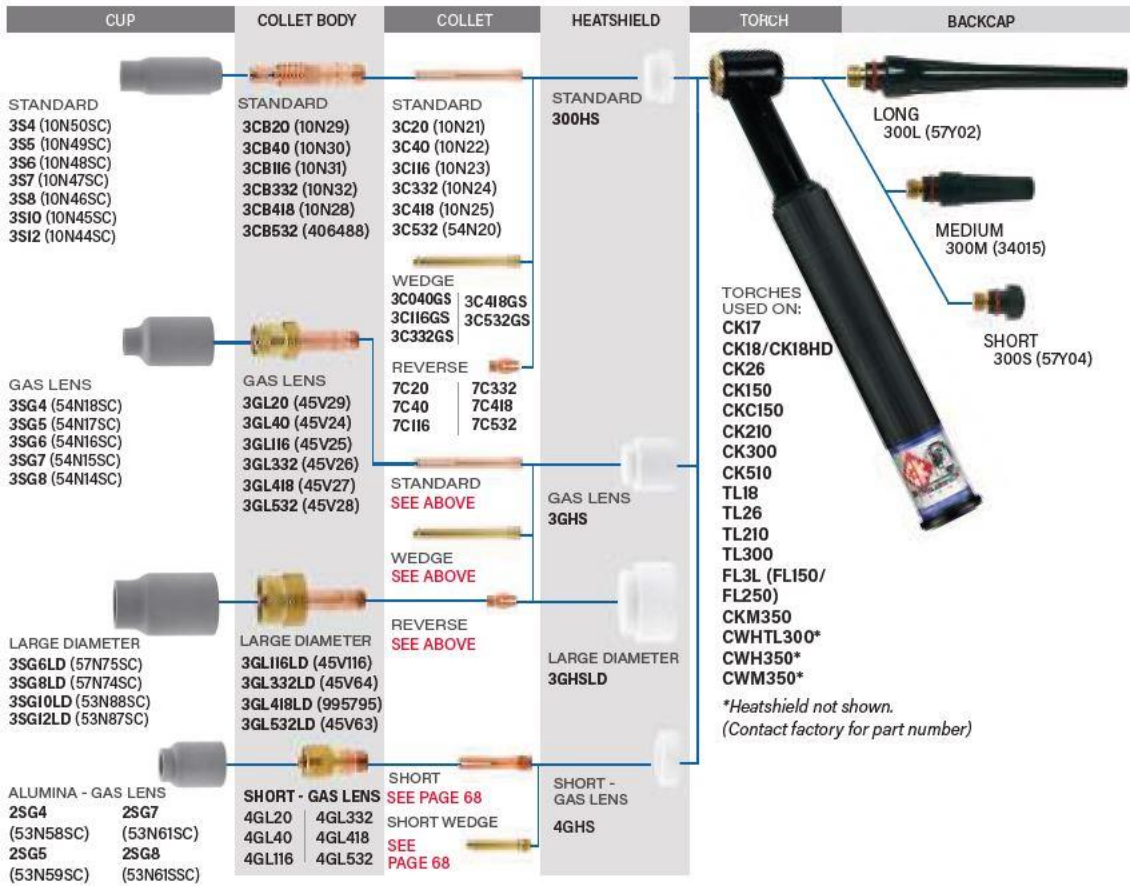

3 SERIES (10N) TORCH MODELS 17, 18, 26

THREAD PATTERN: 3/8"x 32

2 SERIES (13N) TORCH MODELS 9, 20

THREAD PATTERN: 5/16" x 24