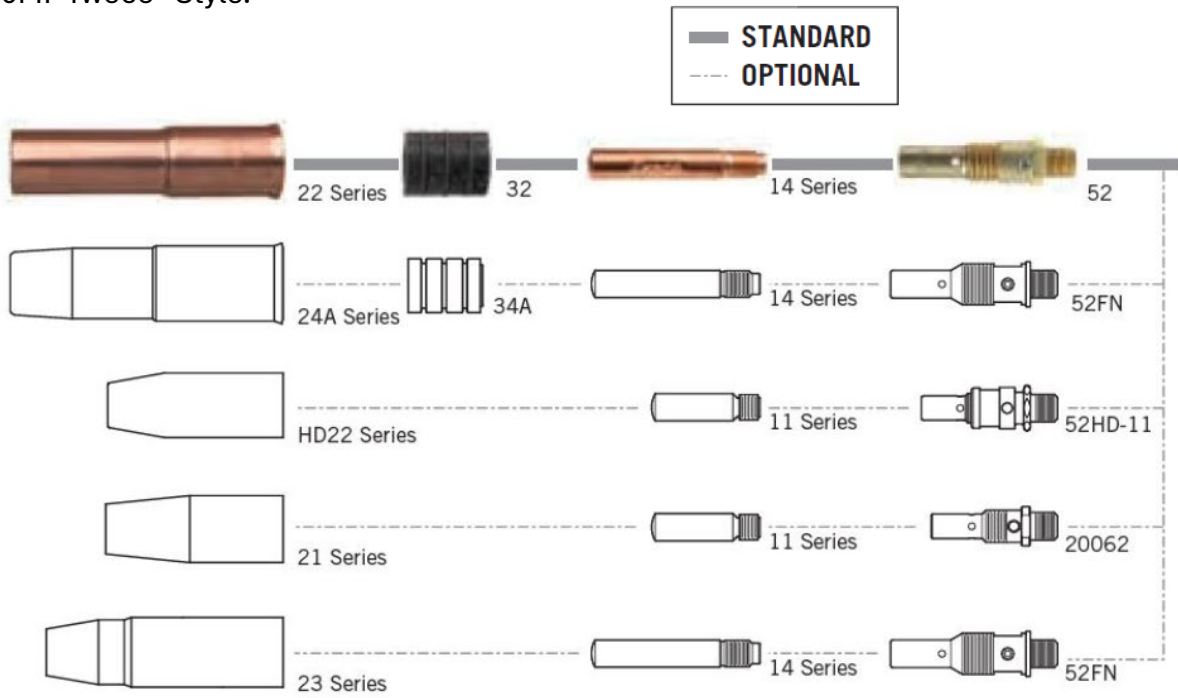

MIG Guns and TIG Torches supplied with Sanrex products utilize standard off-the-shelf consumables.

TIG Torch consumables.

10N Series

13N Series

MIG Gun consumables.

200MF Tweco® style.

250MF Tweco® Style.

400M and 400MP MIG Gun Tweco® style Consumables.