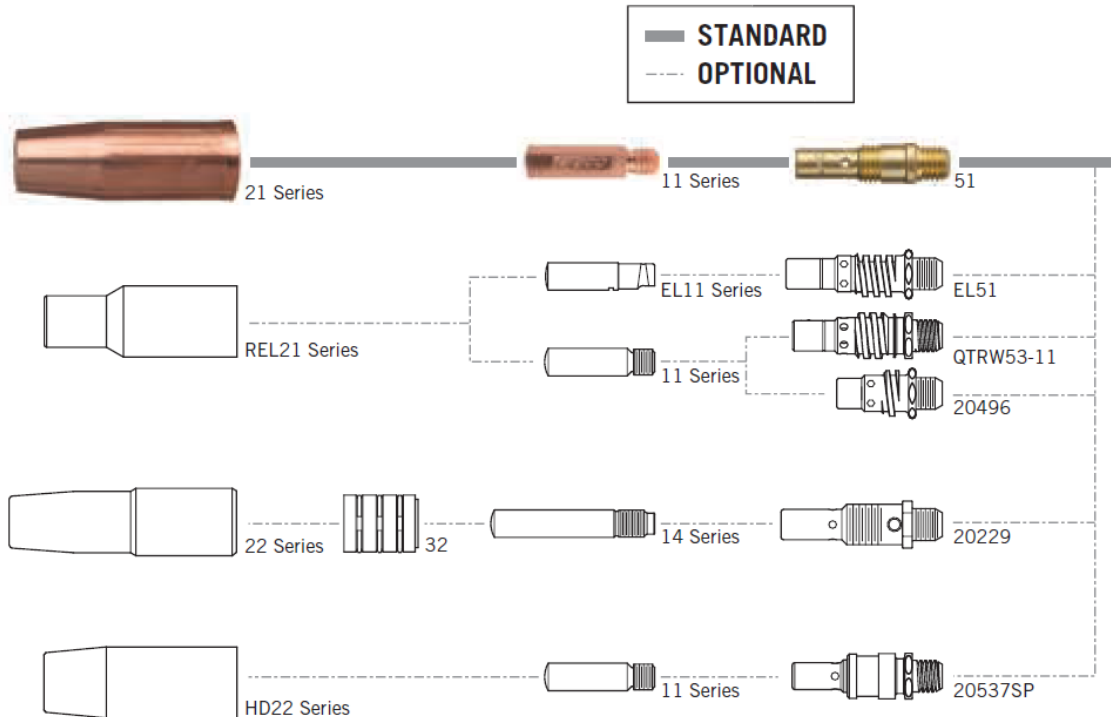

MIG Guns and TIG Torches supplied with Sanrex products utilize standard off-the-shelf consumables.

TIG Torch consumables.

10N Series

13N Series

MIG Gun consumables.

200MF Tweco® style.

250MF Tweco® Style.

400M and 400MP MIG Gun Tweco® style Consumables.